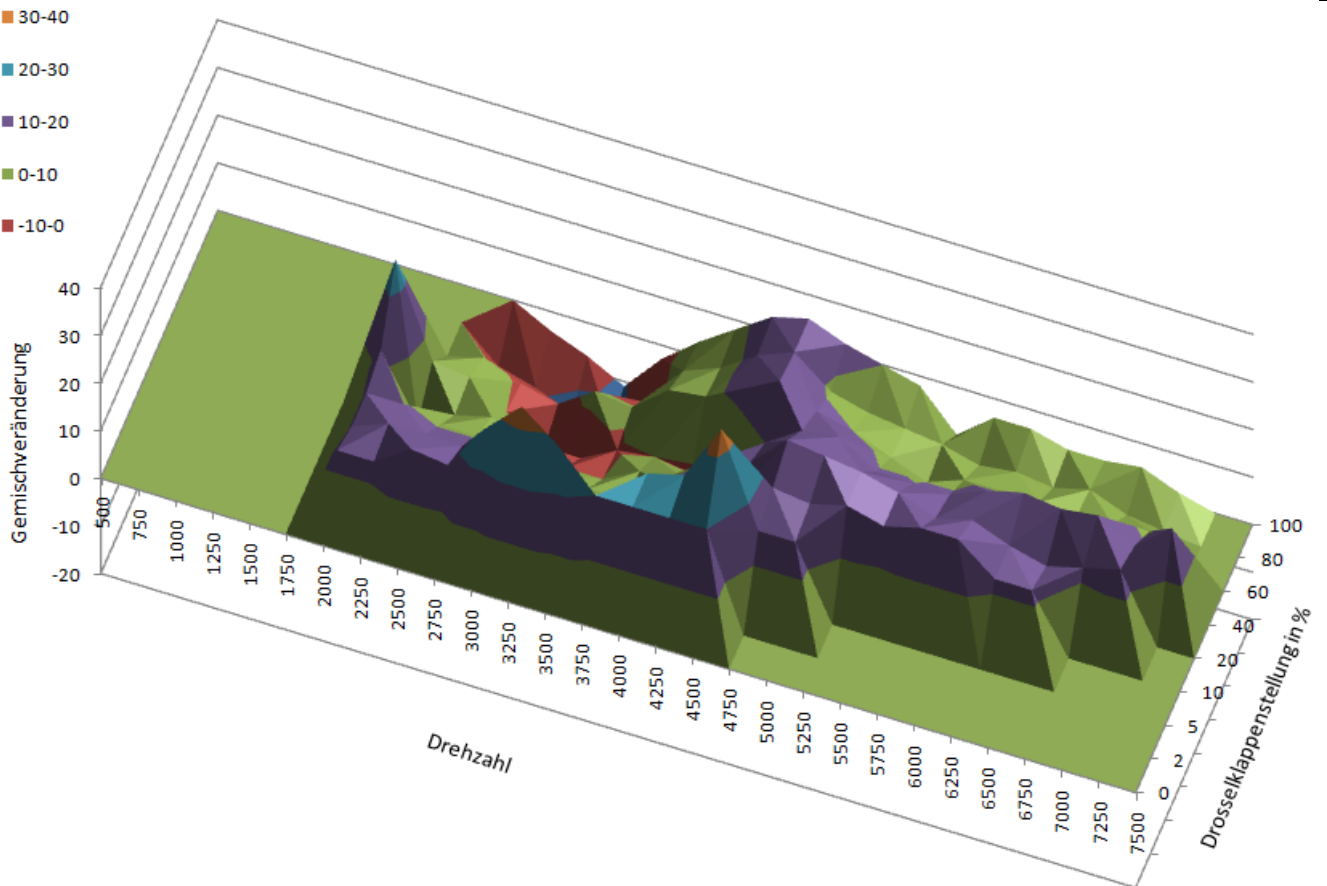

M412-514.djm

2005 Yamaha XT660 European model
Akrapovic CE Approved SP series slip ons
DNA Stage 2 air filter kit