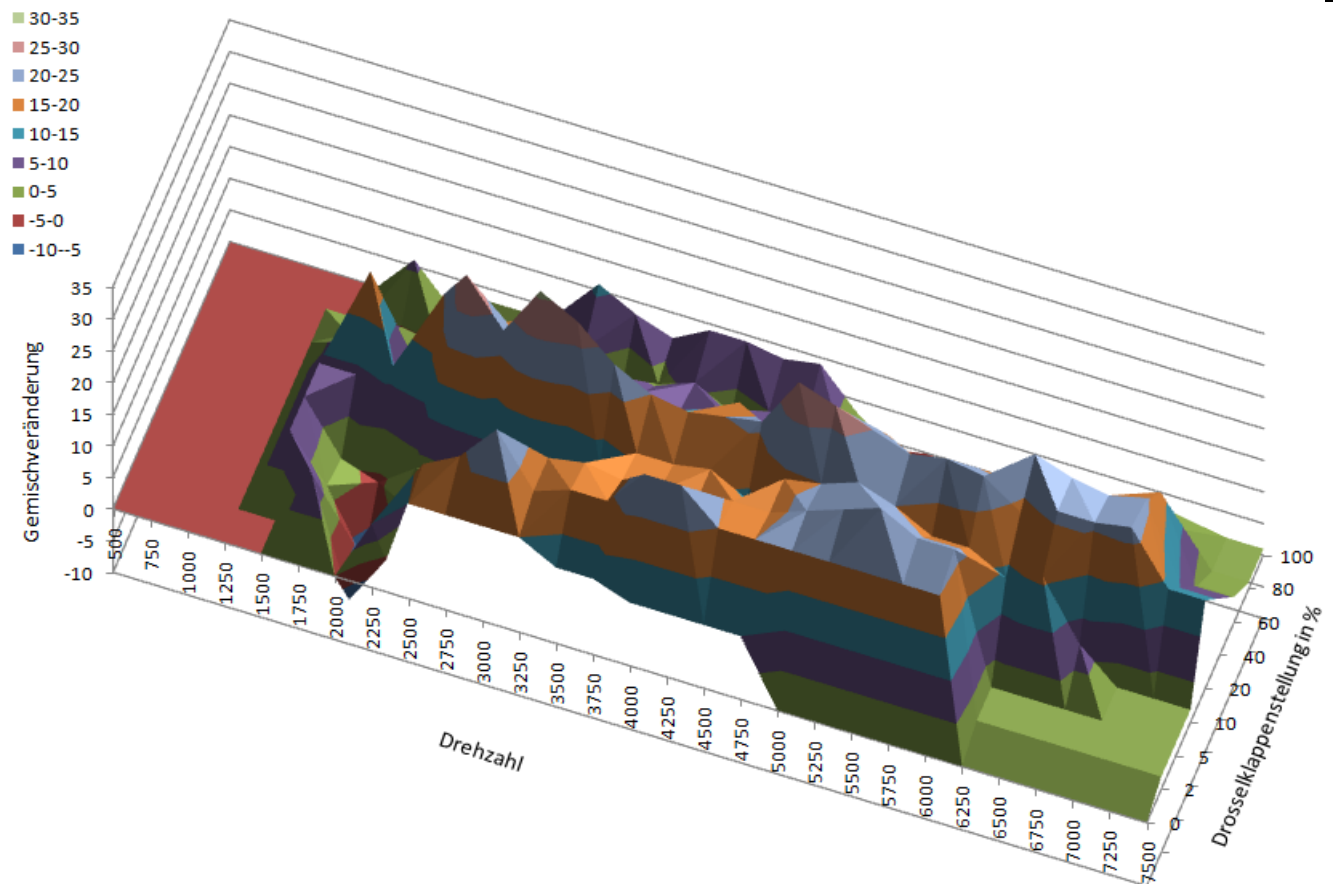

2004 -2006 Yamaha XT660R European model
MIVV open slip ons
Stock air filter

M412-520.djm

2005-2007 Yamaha XT660R European model
Leo Vinci open slip ons
Stock or aftermarket air filter

M412-521.djm

2005-2007 Yamaha XT660R European model
Laser produro open slip ons
DNA stage 2 airbox kit