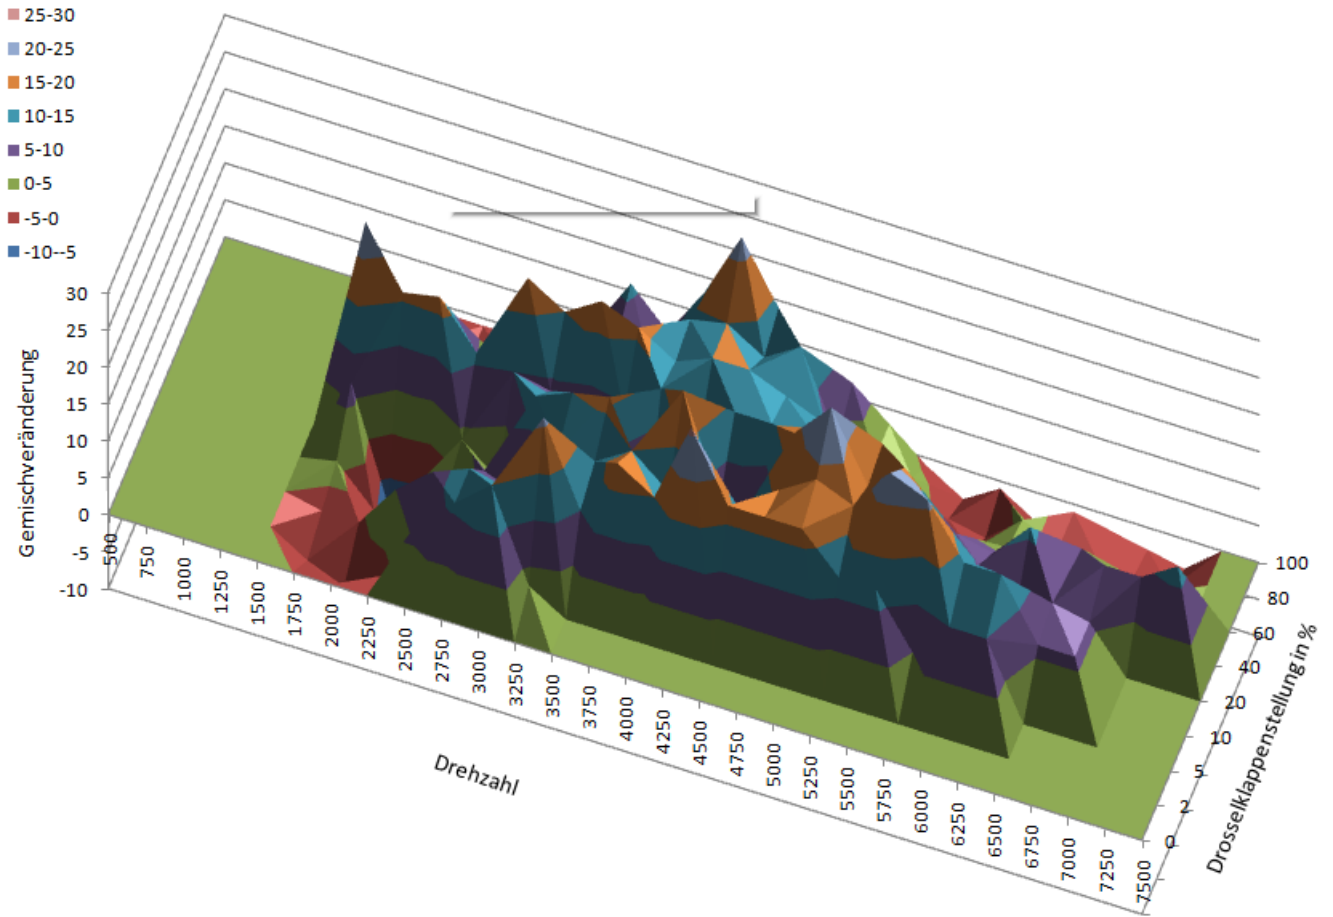

M412-519.djm

2004 -2006 Yamaha XT660R European model
MIVV open slip ons
Stock air filter