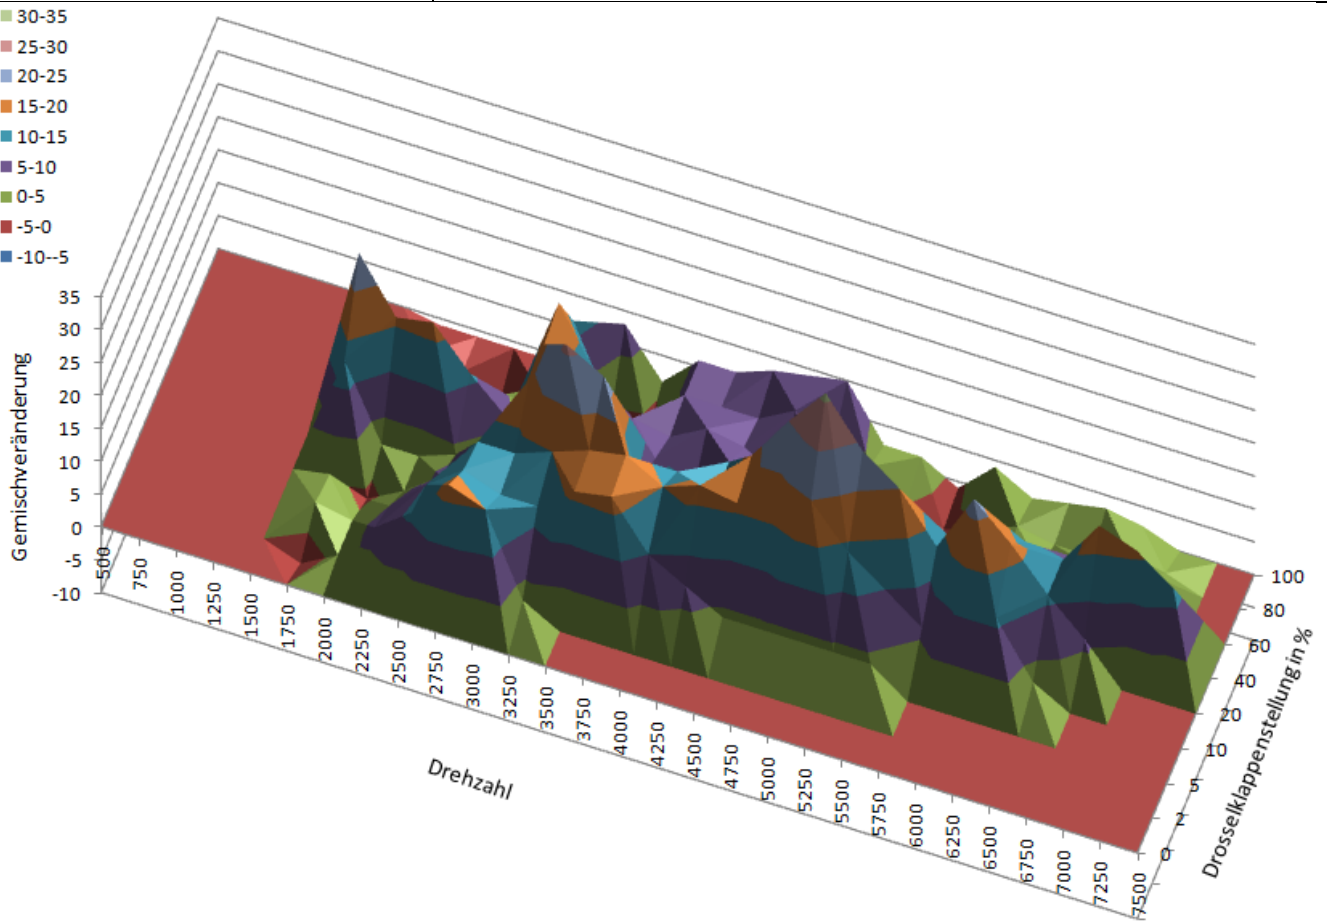

2004 -2006 Yamaha XT660R European model
MIVV open slip ons
Stock air filter

M412-520.djm

2005-2007 Yamaha XT660R European model
Leo Vinci open slip ons
Stock or aftermarket air filter

M412-521.djm

2005-2007 Yamaha XT660R European model
Laser produro open slip ons
DNA stage 2 airbox kit