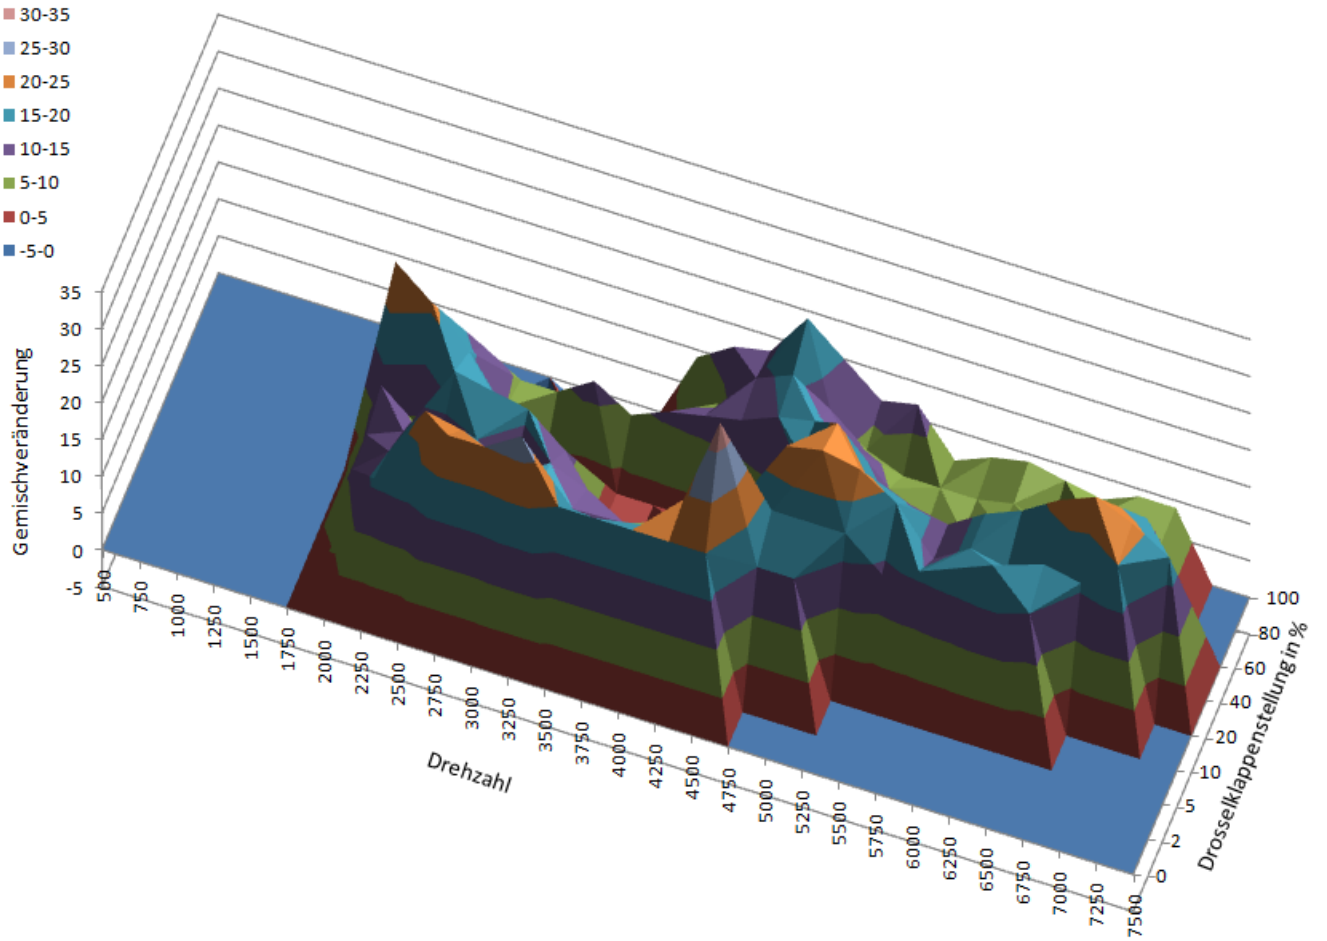

M412-515.djm

2005 Yamaha XT660 European model
Akrapovic SP Series open slip ons
DNA Stage 2 air filter kit