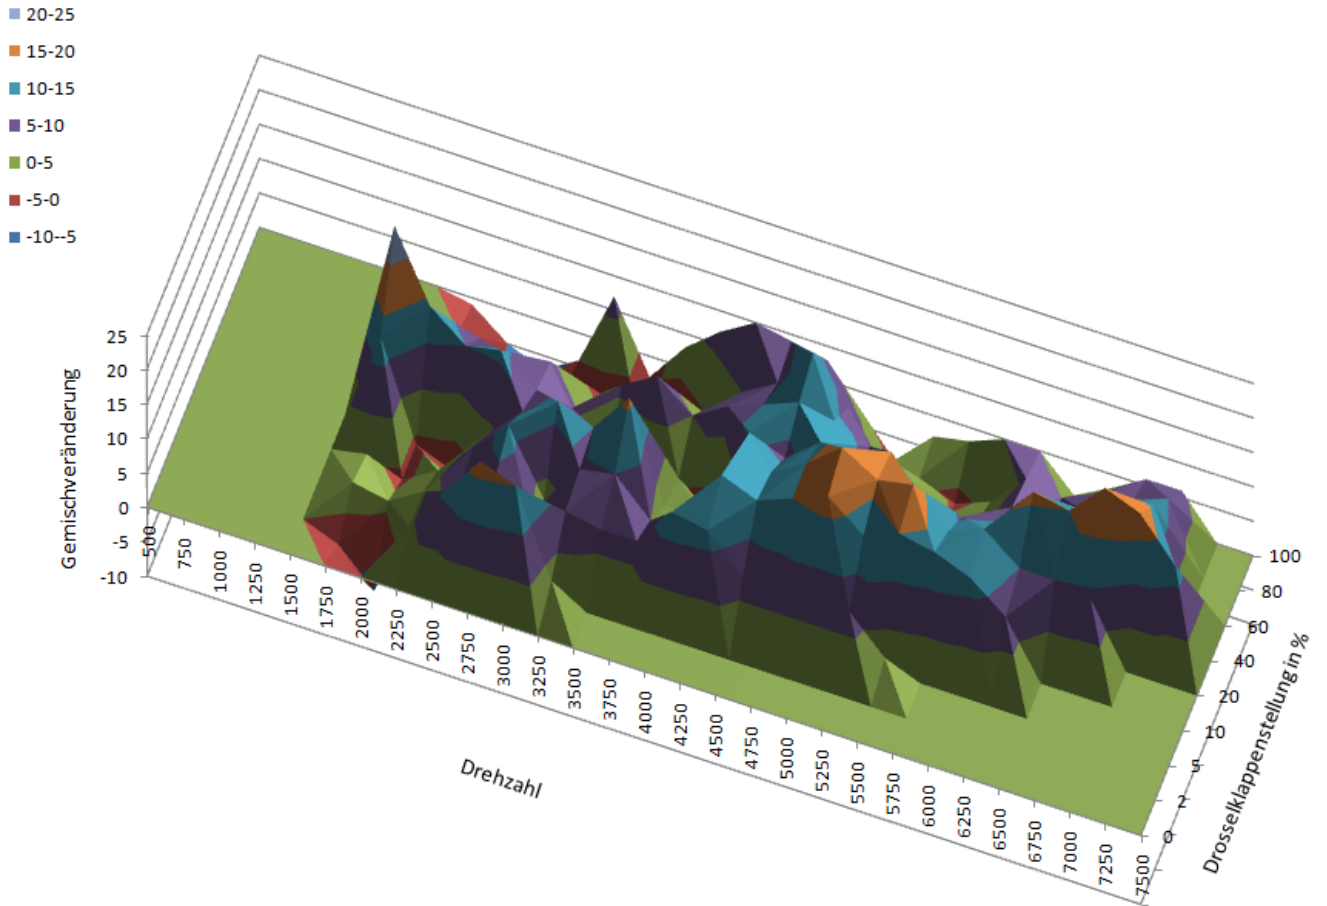

M412-507.djm

2005 Yamaha XT660R European model
Laser Hot Cam 2 in 1, Db killer installed
Stock or aftermarket air filter