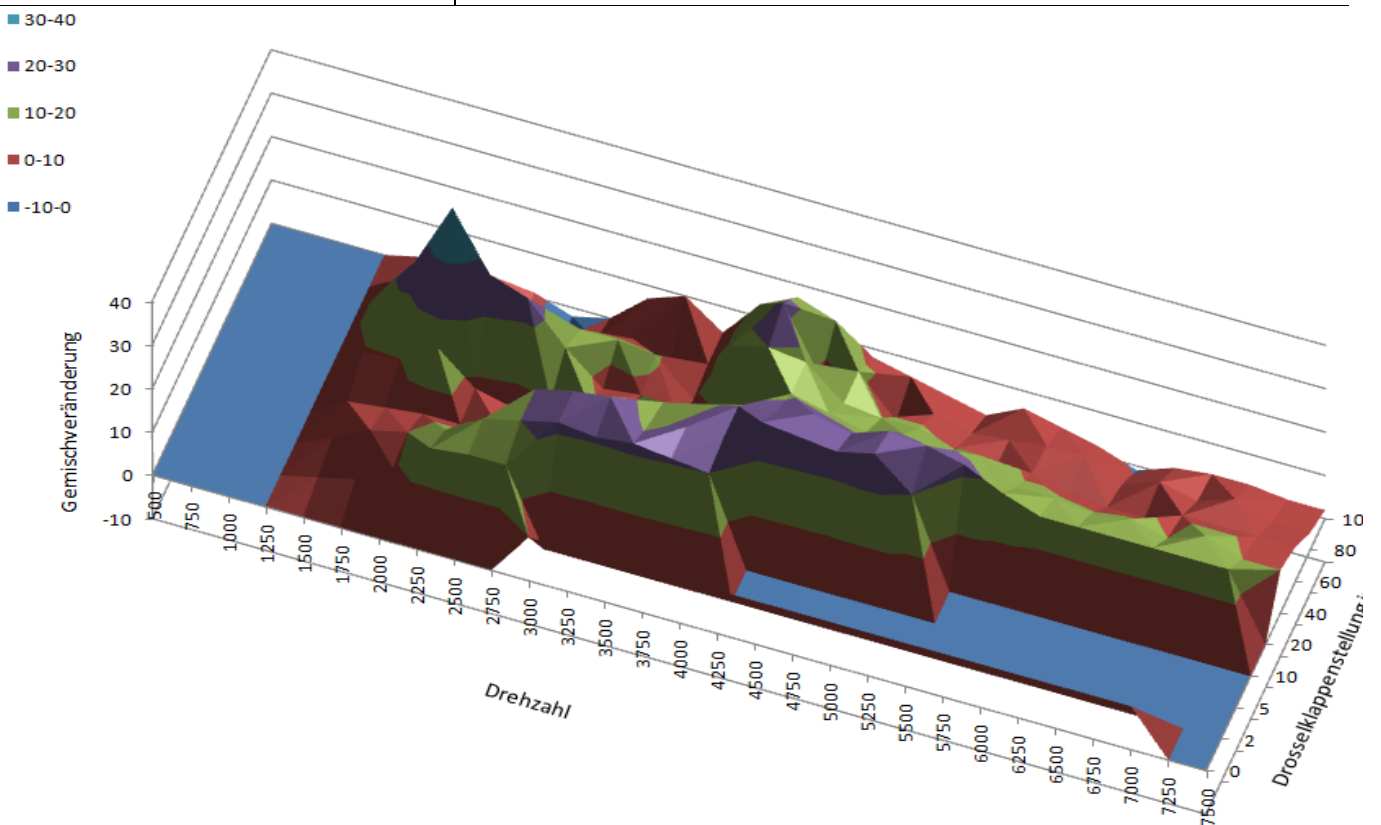

M412-506.djm

2004-2005 Yamaha XT660R European model
Arrow slip-on Exhausts with Baffles
Stock or Aftermarket air filter