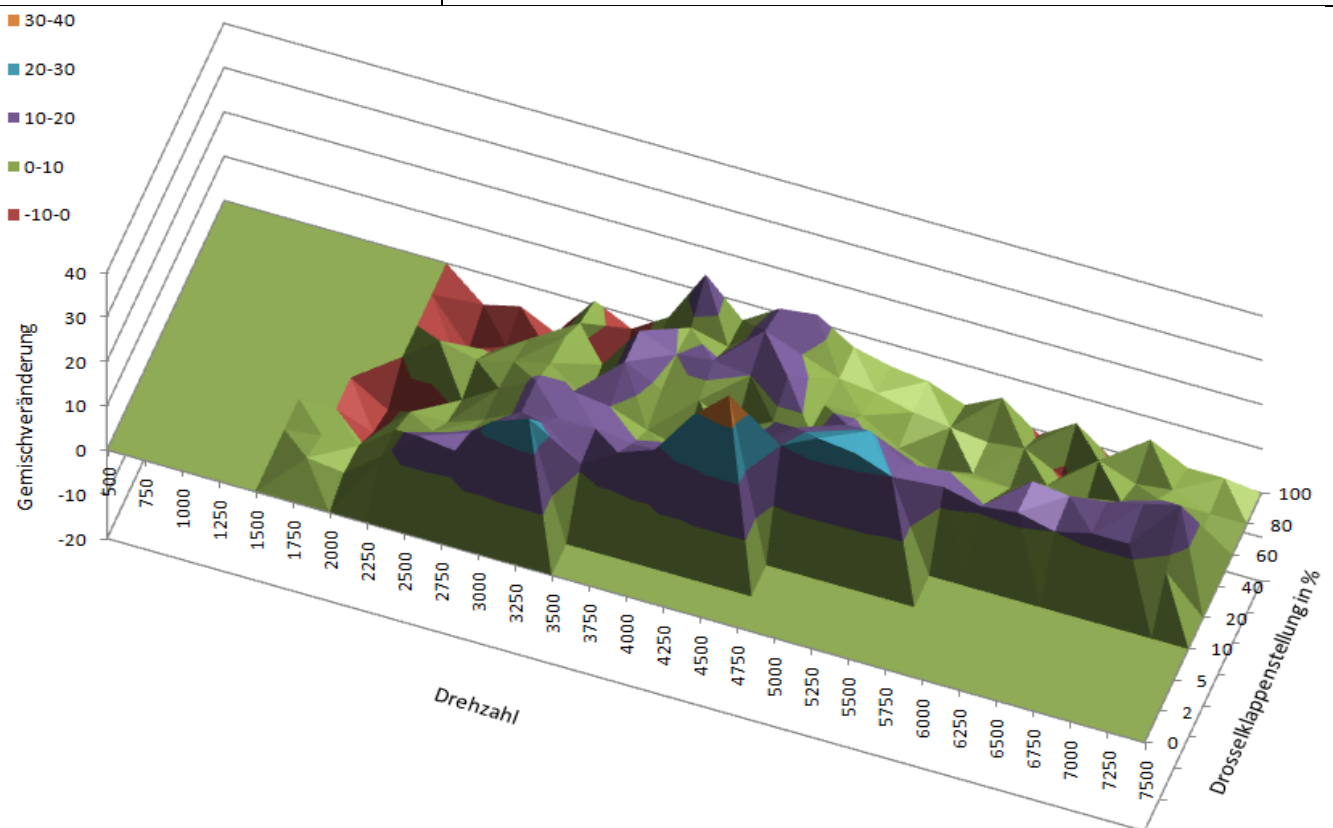

M412-518.djm

2005 Yamaha XT 660 German model 2005 Stock ECU
Stock headpipes
Arrow ECE approved silencers with Db Killer installed
Airbox intake snorkel and lid removed
DNA Stage 2 Filter Kit installed