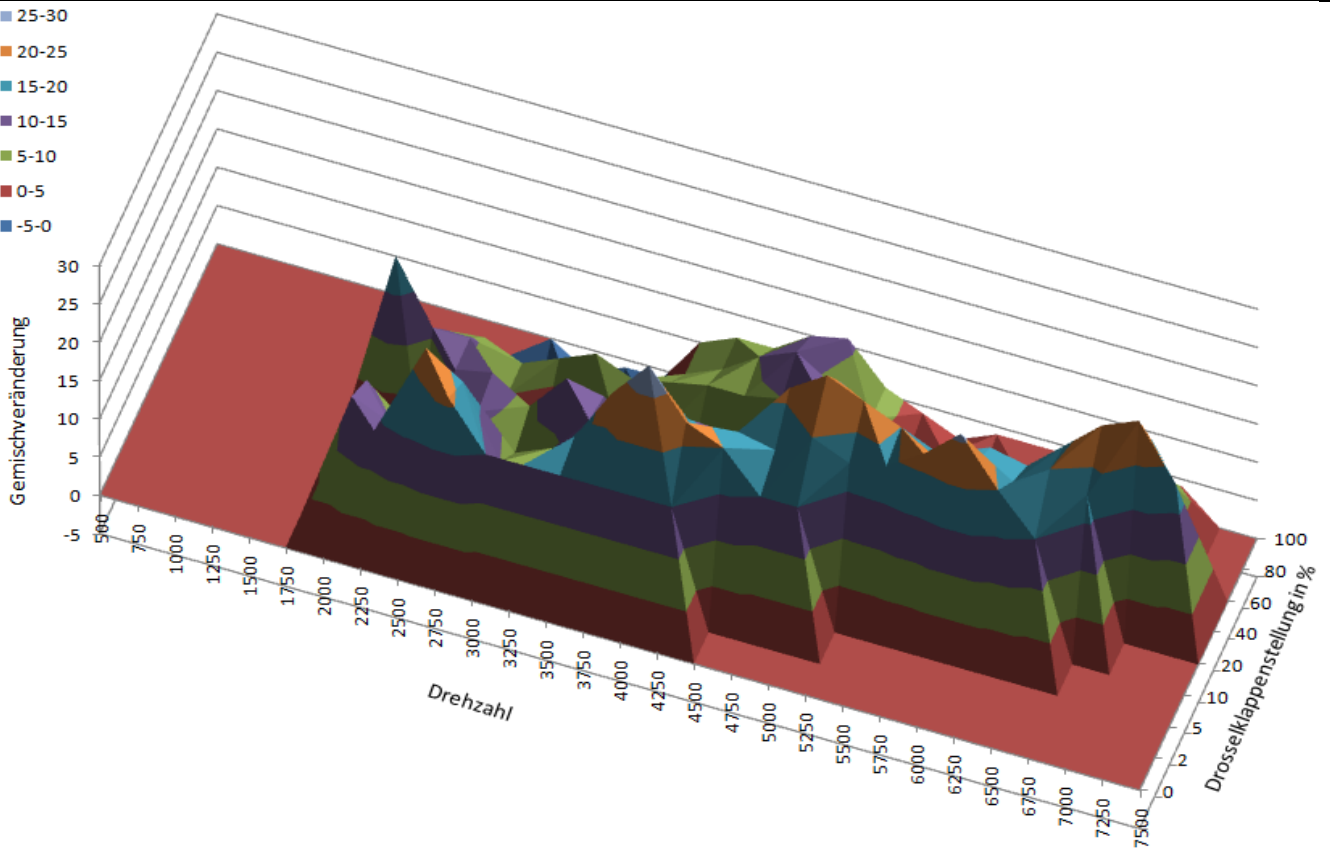

M412-516.djm

2005 Yamaha XT660 European model
Stock exhaust
DNA stage 2 air filter kit