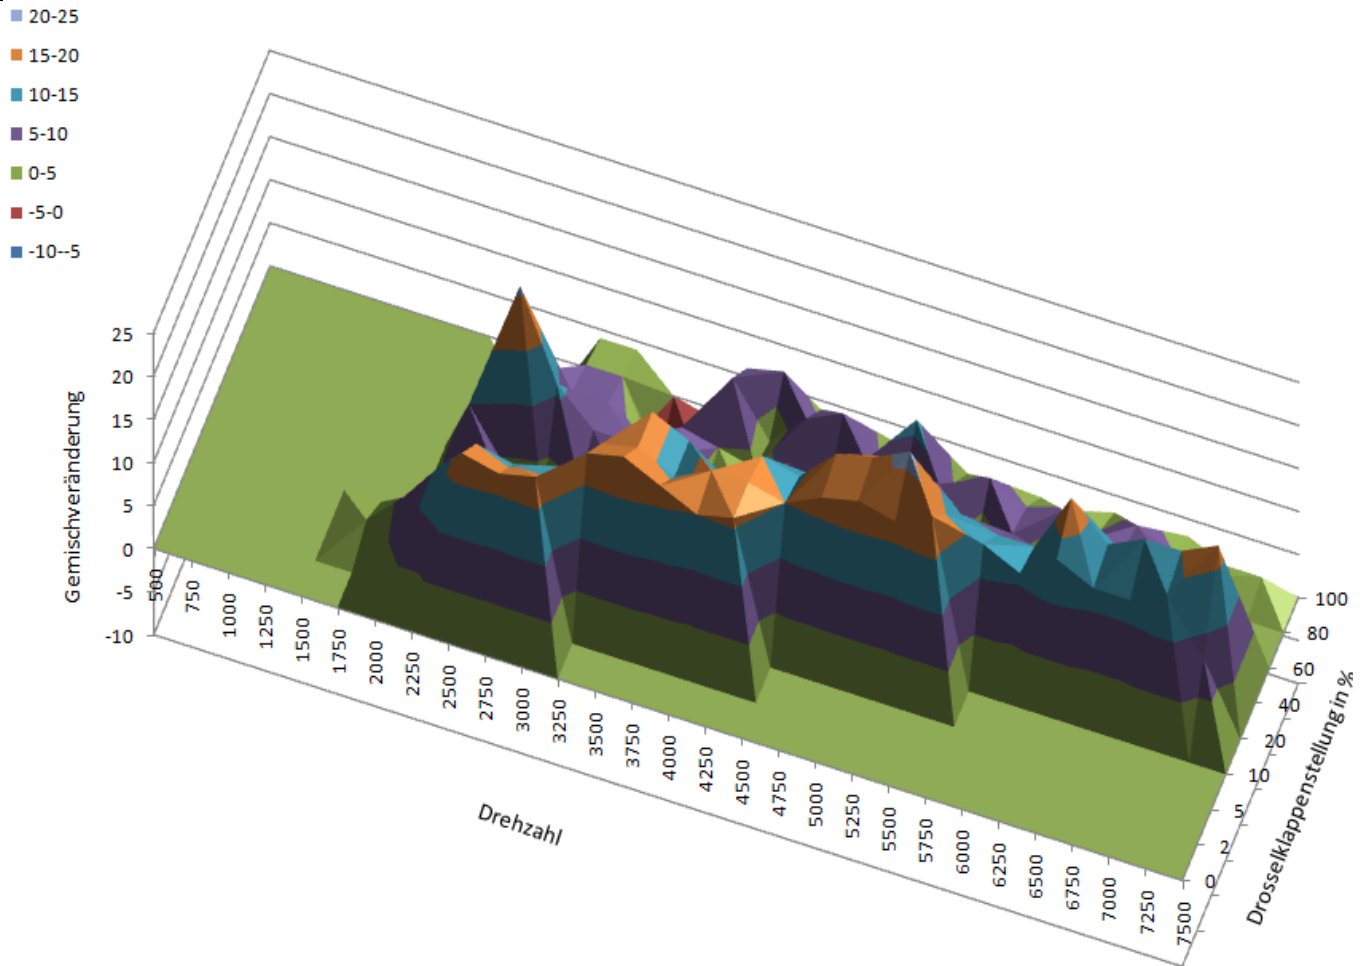

M412-505.djm

2004 European XT660 German model
Stock exhaust
Stock or aftermarket air filter ECU from 2004 model bike