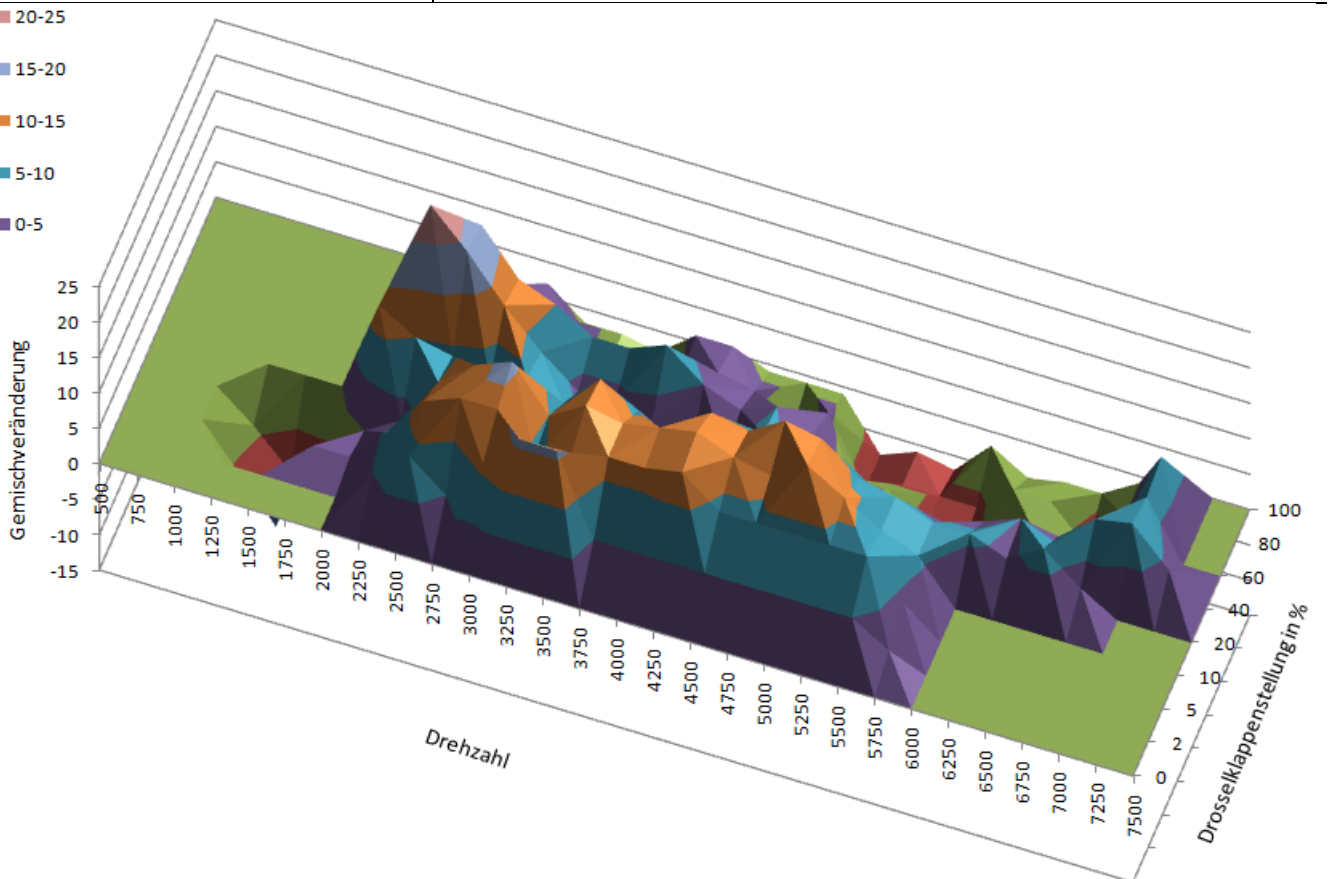

M412-522.djm

2005-2007 Yamaha XT660 European model
Thunder 2 into 1 full open exhaust
Stock or aftermarket air filter