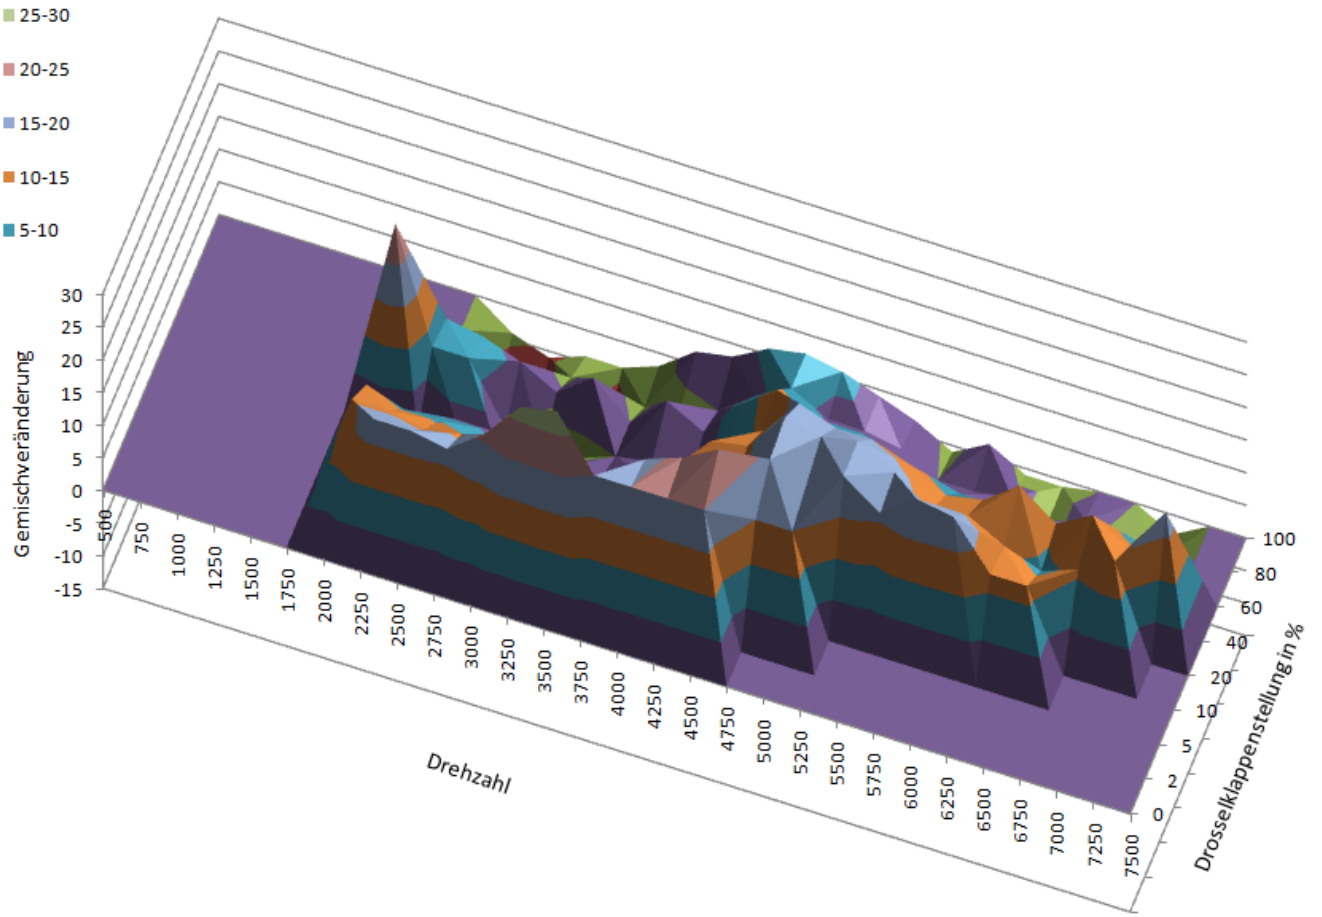

M412-513.djm

2005 Yamaha XT660 European model
Akrapovic CE slip ons
Stock or aftermarket air filter