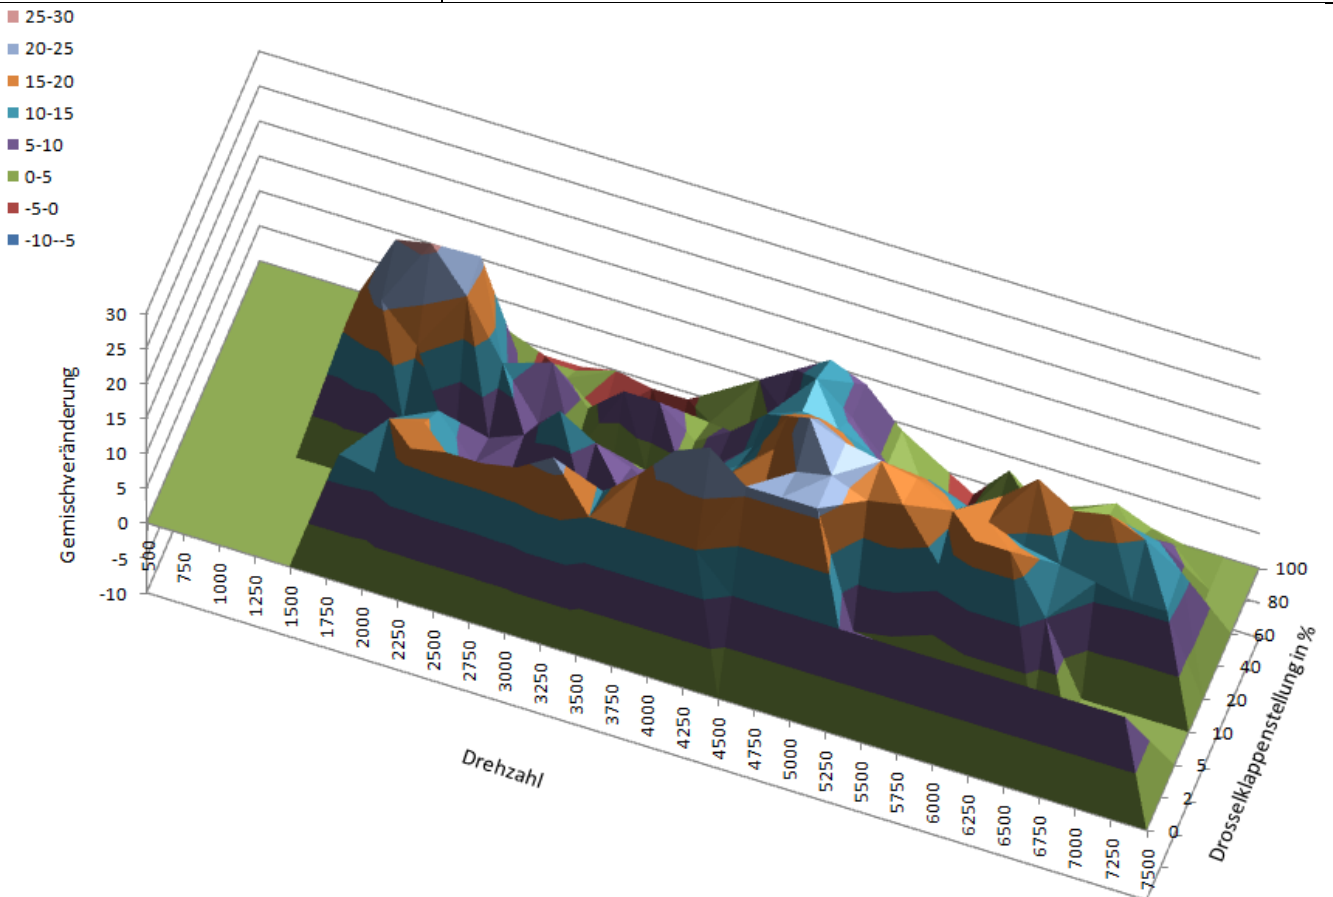

M412-512.djm

2005 Yamaha XT660-R (SuperMotard) European model
Akrapovic Race Slip Ons SP SeriesFBF AirPower Air Filter
also used on updated 2004 models 2005 ECU installed

M412-513.djm

2005 Yamaha XT660 European model
Akrapovic CE slip ons
Stock or aftermarket air filter