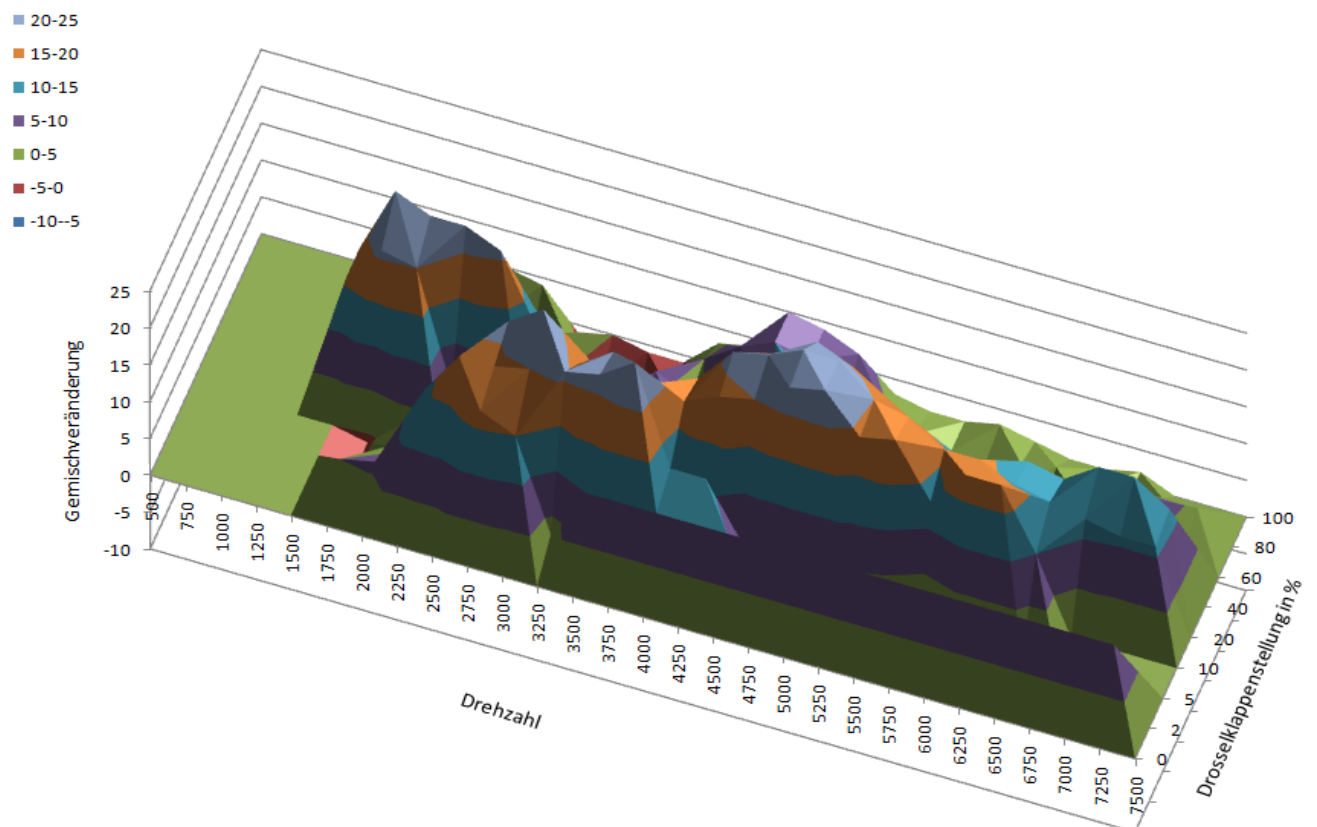

Sebring Race Slip Ons

Stock or aftermarket air filter

M412-503.djm

2004 Yamaha XT660-R (SuperMotard) European model
Sebring Race Slip Ons
Stock or aftermarket air filter
Rubber Air Intake Snorkel Removed