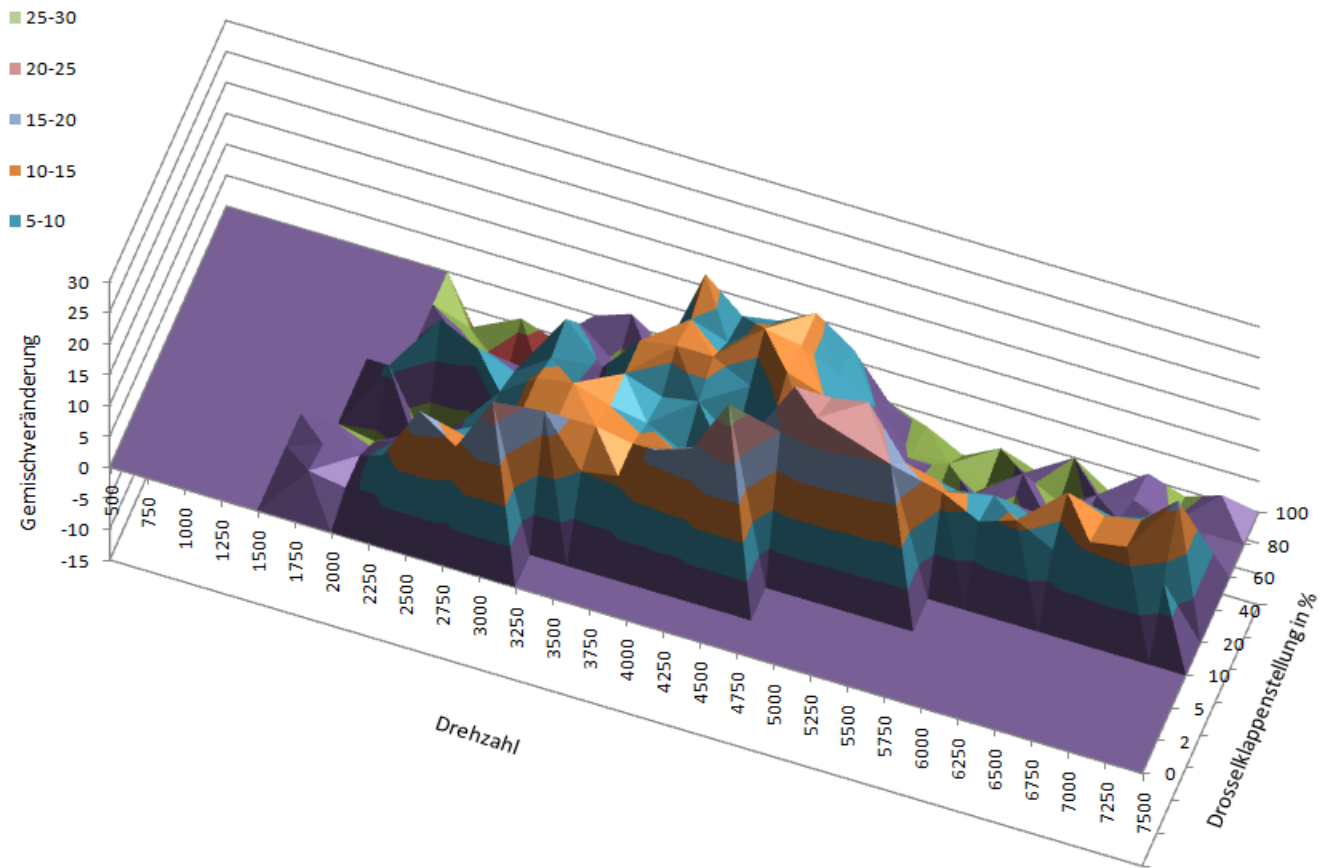

M412-517.djm

2005 Yamaha XT 660 German model 2005 Stock ECU
Stock headpipes
Arrow ECE approved silencers w/Db Killer installed
Airbox intake snorkel removed Stock or aftermarket air filter