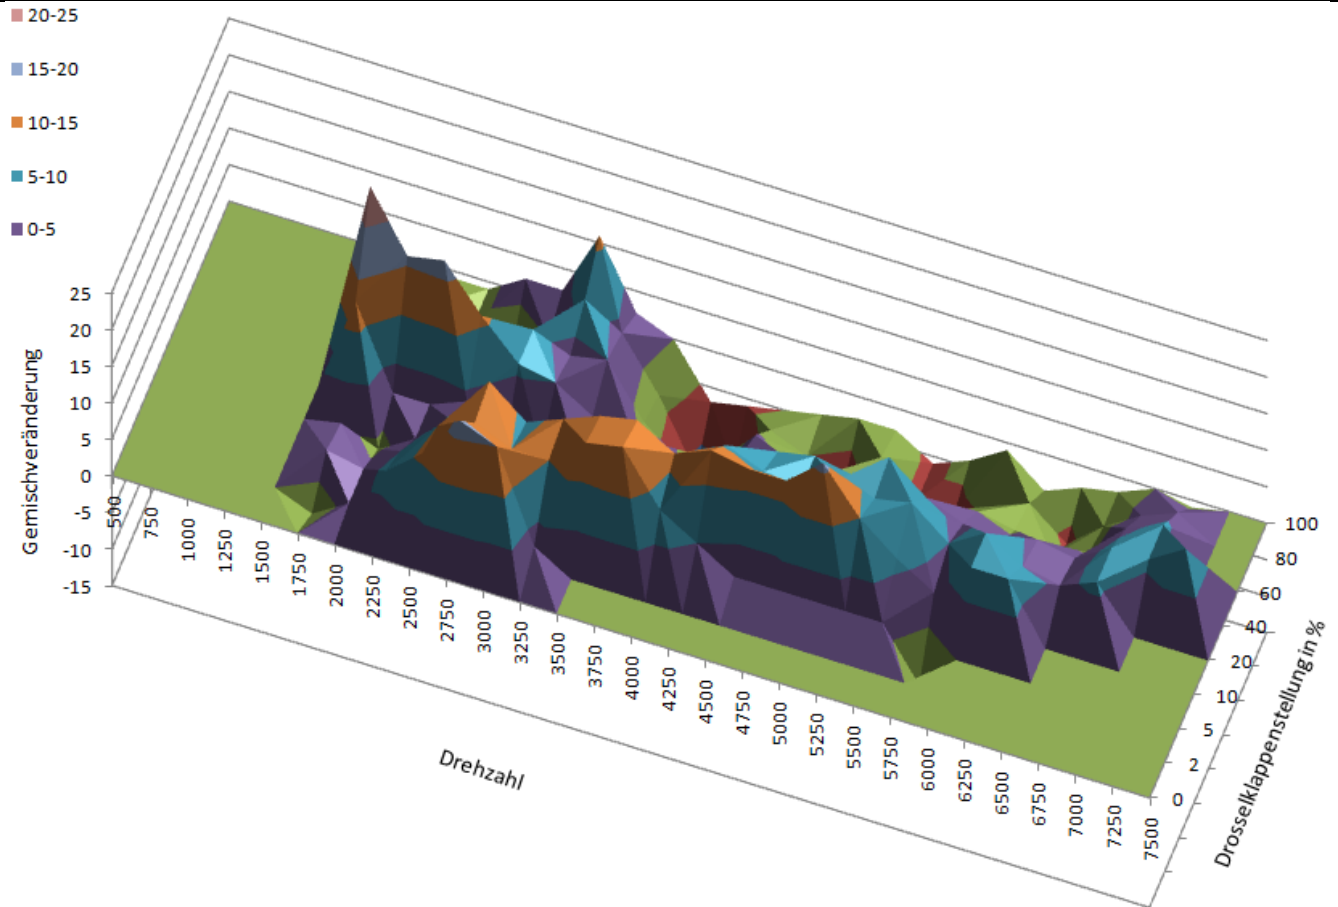

M412-523.djm

2008 Yamaha XT660R Tenere European model
Stock exhaust Stock air filter