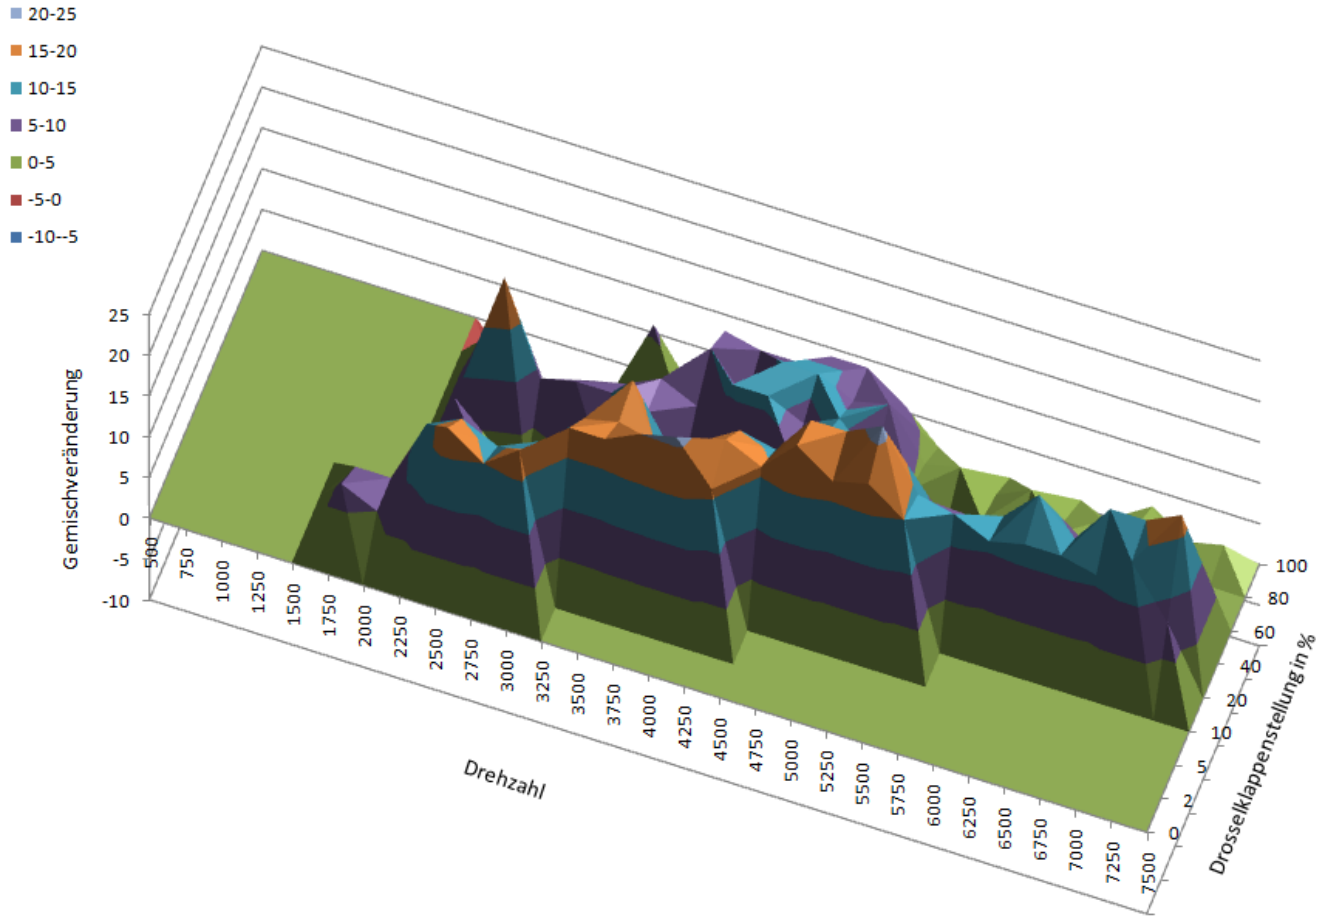

M412-511.djm

2004 Yamaha XT660R German model
Stock exhaust
snorkel removed, high flow aftermarket air filter