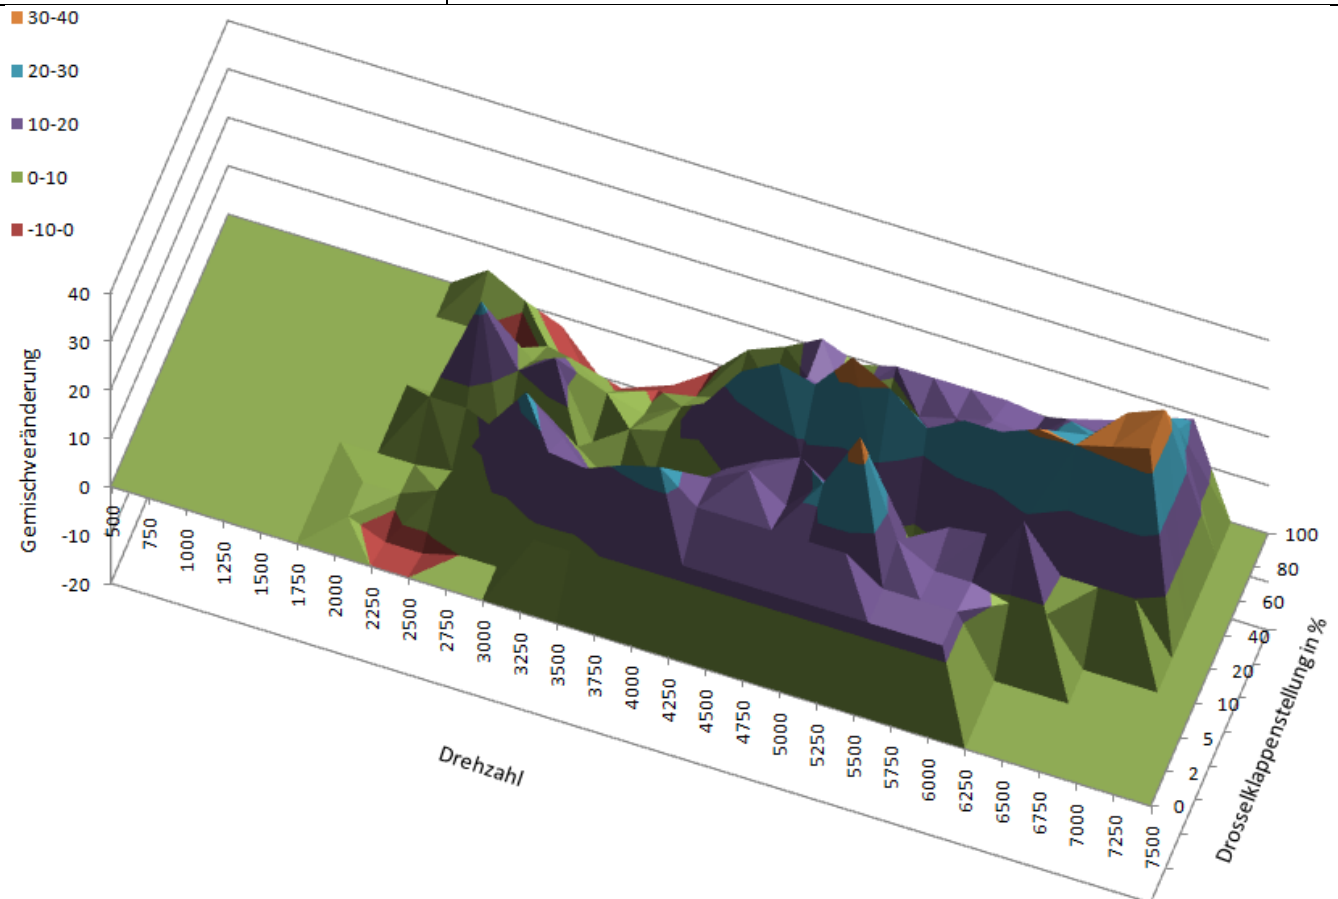

2008 Yamaha XT 660 Tenere European model
Akrapovic Racing slip-ons (DB-Killer removed)
OTR Camshaft
Stock or Aftermarket air filter Intake snorkel removed

M412-525.djm

2005-2006 Yamaha XT660 European model
Leo Vince road approved full exhaust
OTR Camshaft
DNA Stage 2 air filter kit