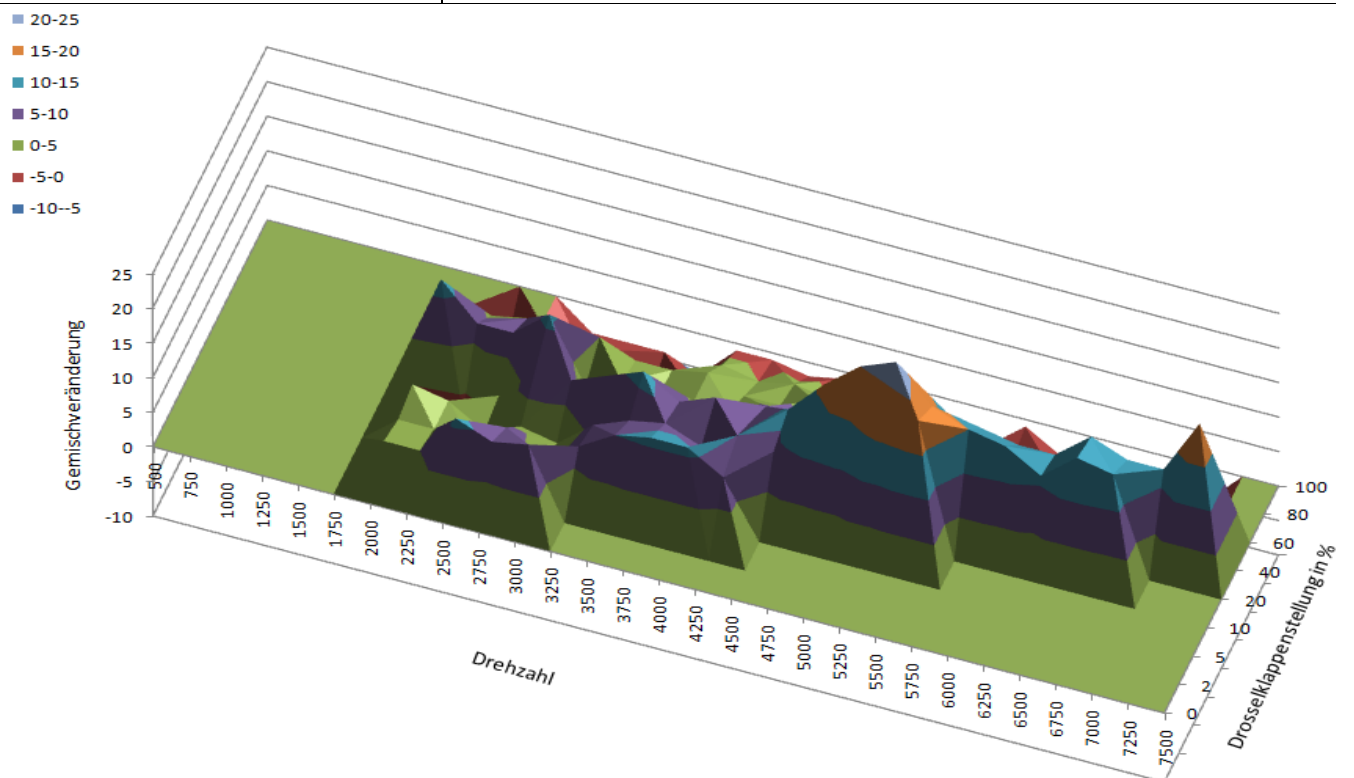

M412-504.djm

2005 Yamaha XT660R European model
Stock exhaust
Stock air filter
(also to be used on 2004 models with updated 2005 ECU)