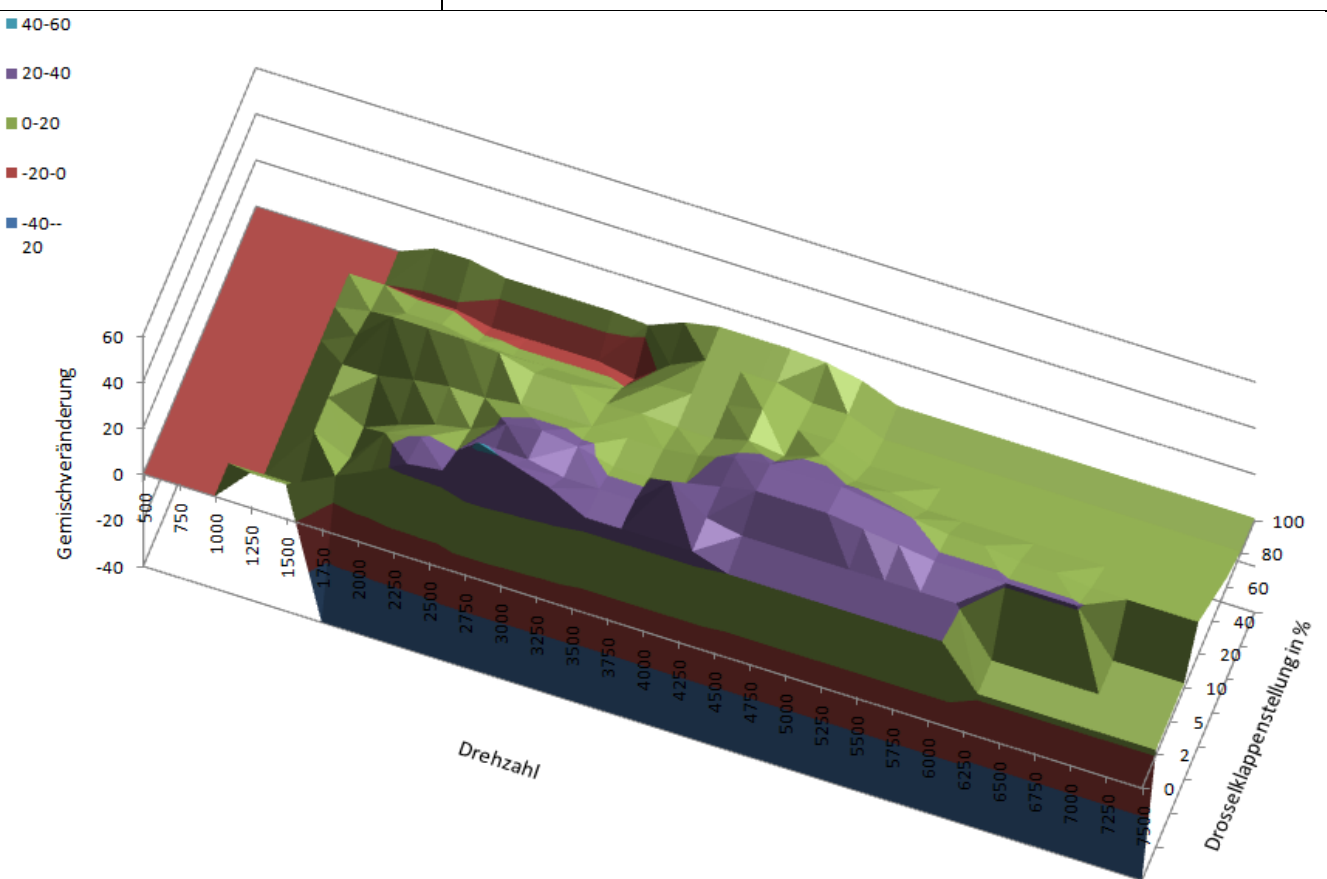

M412-510.djm

2004-2005 Yamaha XT660R European model
Spark full 2-1-2 Exhaust (with Db-Killer)
Stock or aftermarket air filter Airbox Intake rubber removed