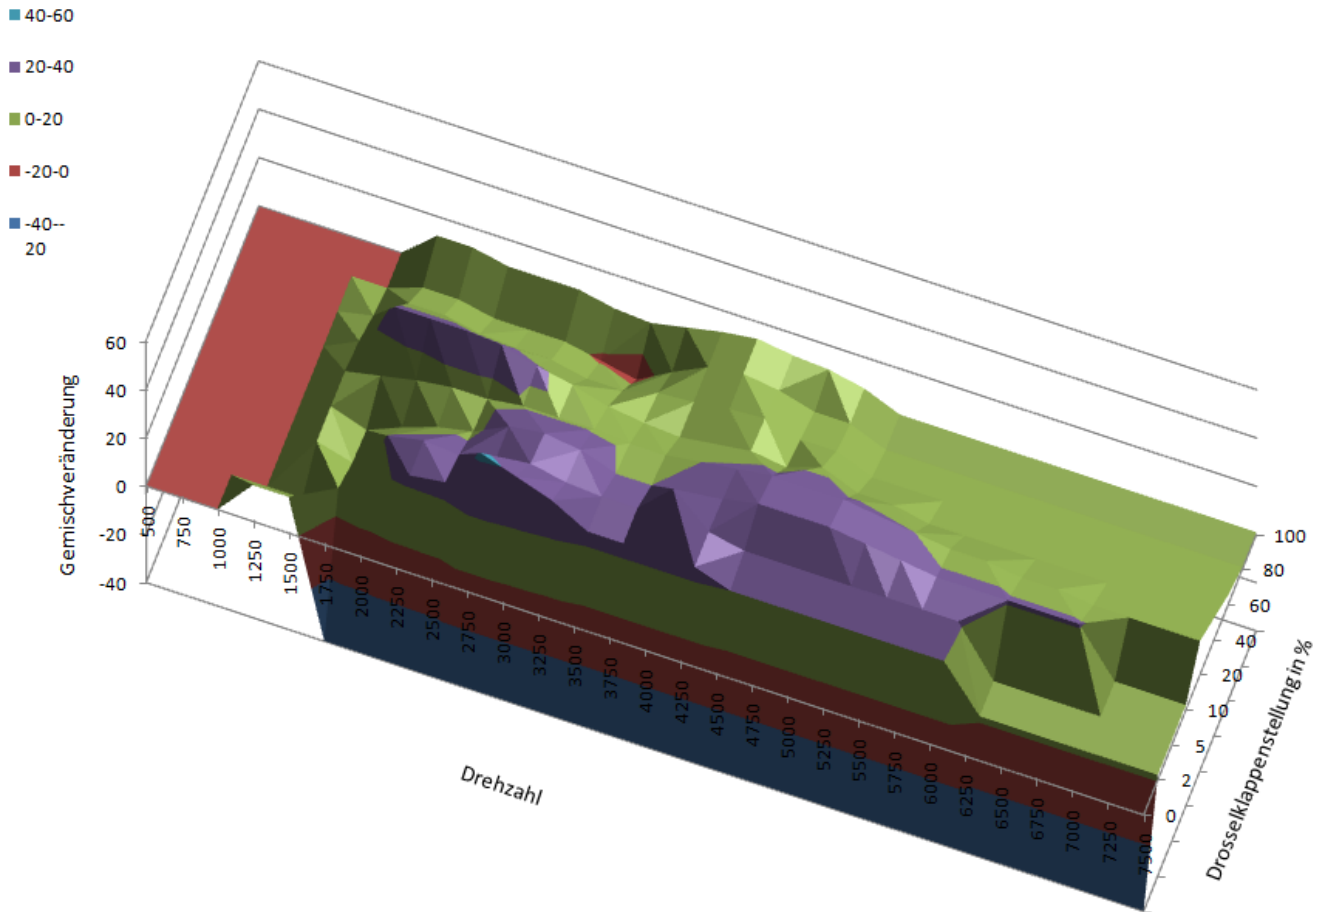

M412-508.djm

2004-2005 Yamaha XT660R European model
Spark full racing 2-1-2 Exhaust
Stock or aftermarket air filter

M412-509.djm

2004-2005 Yamaha XT660R European model
Spark full racing 2-1-2 Exhaust
Stock or aftermarket air filter Airbox Intake rubber removed