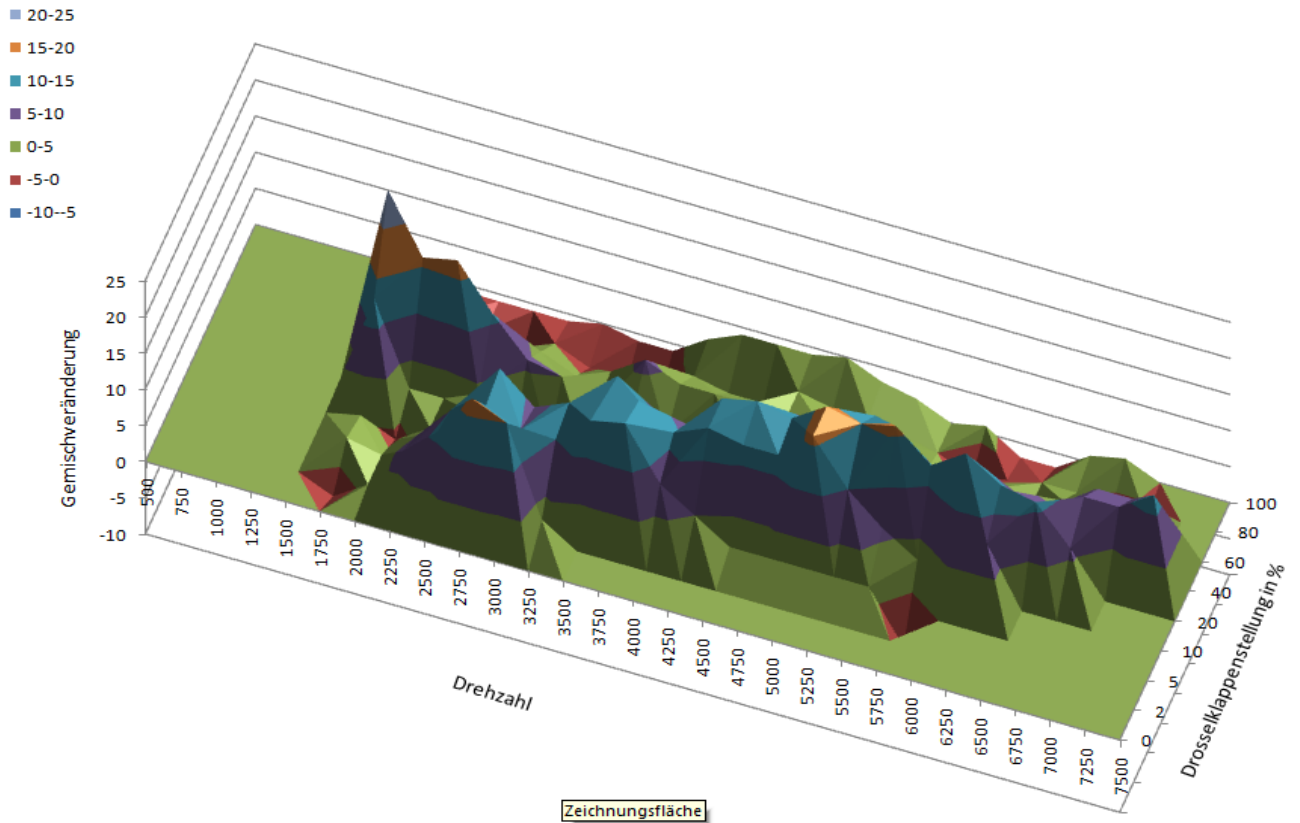

M412-000.djm

zero map

M412-501.djm

2004 Yamaha XT660R European model

Stock exhaust

Stock air filter