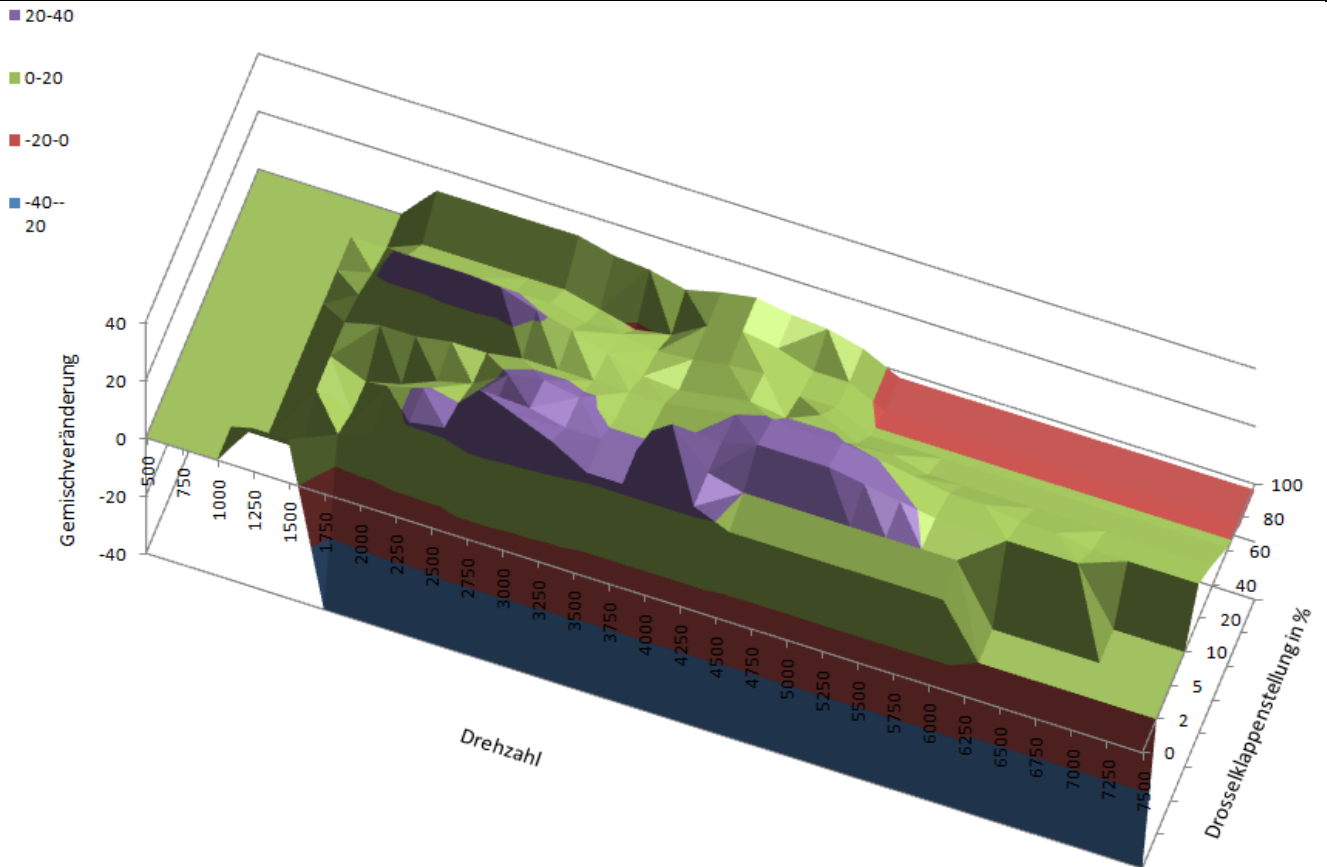

M412-508.djm

2004-2005 Yamaha XT660R European model
Spark full racing 2-1-2 Exhaust
Stock or aftermarket air filter

M412-509.djm

2004-2005 Yamaha XT660R European model
Spark full racing 2-1-2 Exhaust
Stock or aftermarket air filter Airbox Intake rubber removed