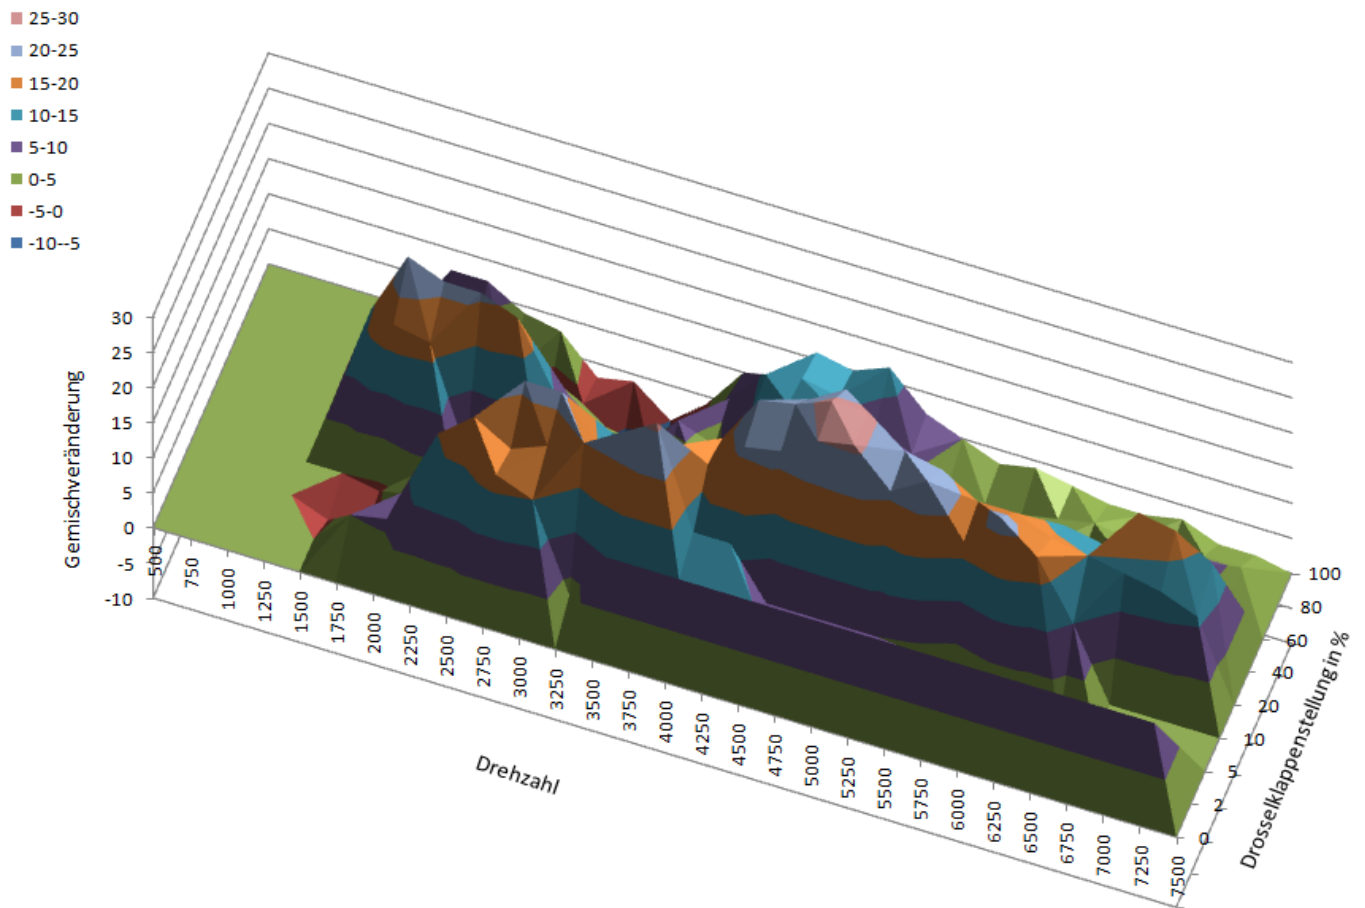

Sebring Race Slip Ons

Stock or aftermarket air filter

M412-503.djm

2004 Yamaha XT660-R (SuperMotard) European model
Sebring Race Slip Ons
Stock or aftermarket air filter
Rubber Air Intake Snorkel Removed